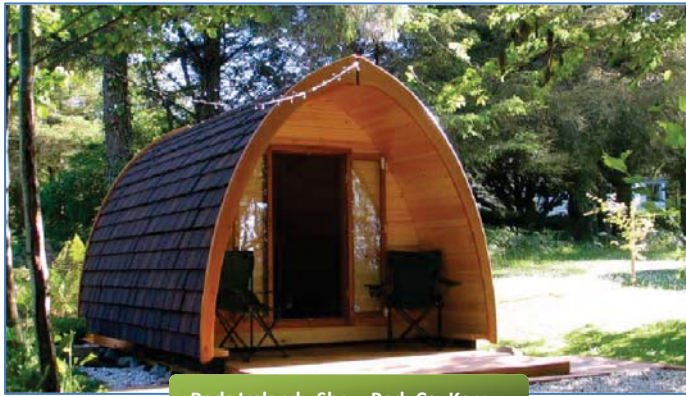

www.facebook.com/PODSireland

www.twitter.com/campingpoddave

'The Original & Best'

Pods Ireland - Show Pod, Co. Kerry

Pod Beag – our standard Pod

External dimensions: 2.56 m (8ft 4in) x 3.94m (13ft)

Sleeps: 2 adults, 2 children

Tóg go bog é, Macroom, Co. Cork

Pod Teaghlach – our family Pod

External dimensions: 2.83 m (9ft 3in) x 4.77m (15ft 7in)

Sleeps: 4 adults

Established rental rates: €60 - £100 per night

The Family Pod is a really versatile space and offers 40% more volume than the Standard. Customise the space inside with fitted beds or 'go natural' and let your customers make themselves at home.