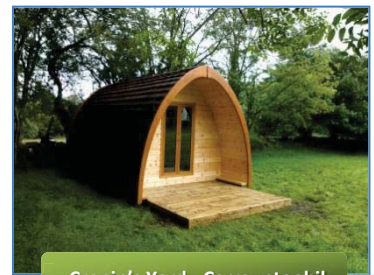

Cronin's Yard - Carrauntoohil